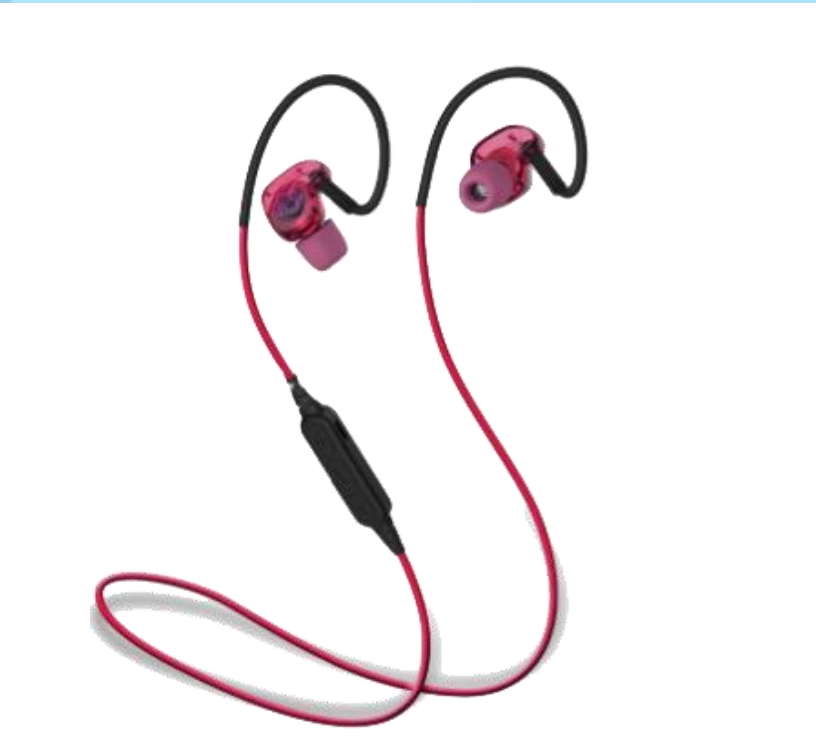

Imprint Area

Product Specifications

**SPEAKER
DIAMETER:** 10 mm

PRINTING: Screen Printing

**PRODUCT
DIMENSION:** 6.5in x 7.5in x 3in

PRINT AREA: 2 in x 2 in

WEIGHT: 20 g

COLOR: Black